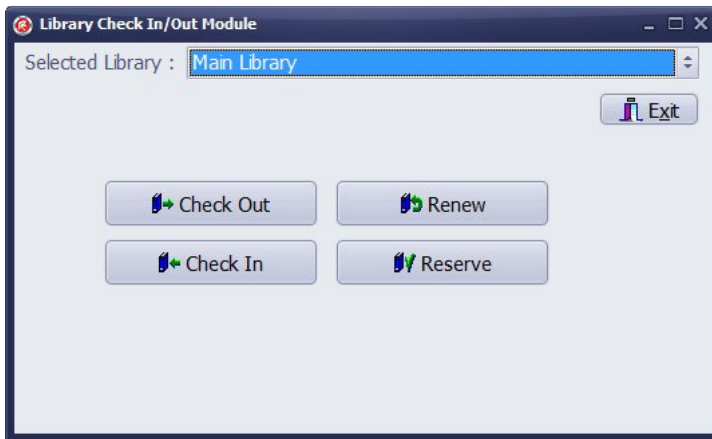

Handy Library Manager, add-ons

1. **Handy Library Manager:** main application.
2. **Check In Out Module:** process circulation transactions.
3. **Search Module:** search library catalogs.
4. **Data Entry Module:** enter new items and borrowers.

Library Check In/Out Module

Library Search Module

Data Entry Module