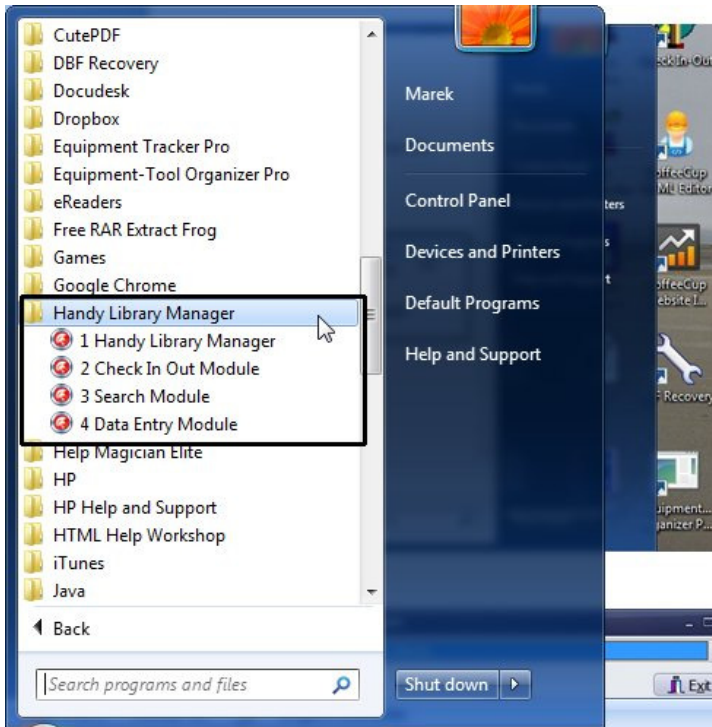

Handy Library Manager, add-ons

1. **Handy Library Manager:** main application.
2. **Check In Out Module:** process circulation transactions.
3. **Search Module:** search library catalogs.
4. **Data Entry Module:** enter new items and borrowers.

Library Check In/Out Module

Library Search Module

Data Entry Module